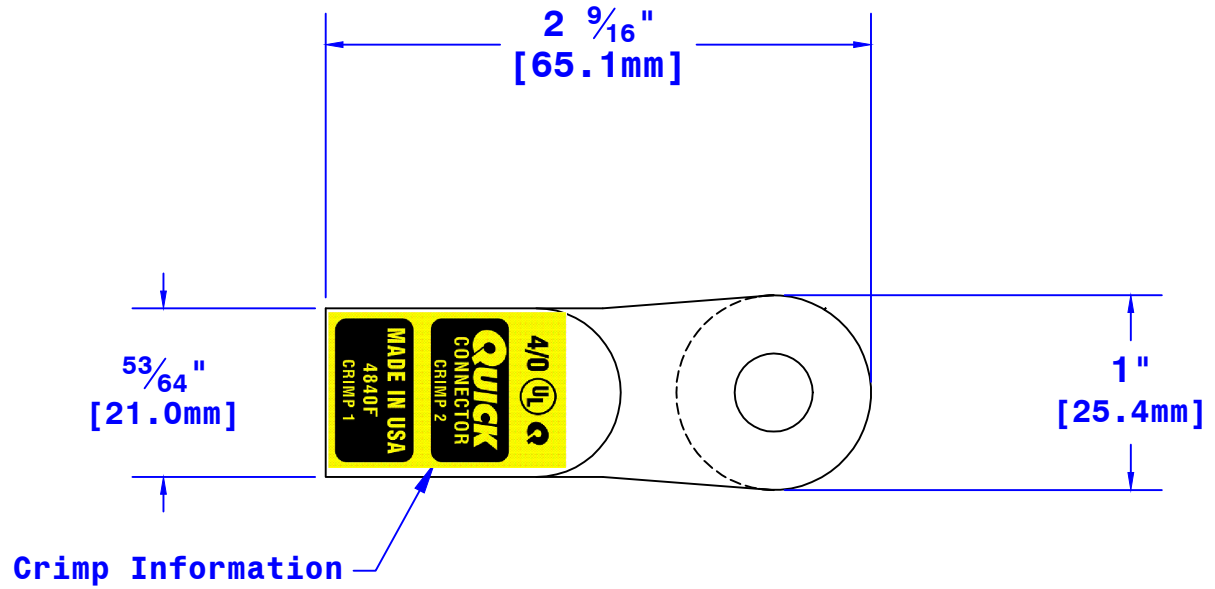

Quick Cable Reserves The Right to Alter Product Types, Their Technical Data, Dimensions, Style And Accessories Without Prior Notification.

Property of QUICKCABLE® 3700 Quick Drive Franksville, WI 53126 U.S.A. www.quickcable.com	TITLE
	Die Cast Lug 4/0 for 3/8" Stud [103mm ²] [M10]
	PART #
	4840F

Confidential and Proprietary Information

					Drawn By Paul	Date 04-15-03	Checked By Mike E	Scale None	Material & Treatment High Conductivity Copper Alloy Tin Plated	Drawing # 4840F-Info	REV C
					Tolerances, unless otherwise noted Dimensions are reference only					Sheet 1 Of 1	
C	01-24-12	2459	JMH	Redrawn; printing info updated							
Rev	Date	ECN#	By	Description							