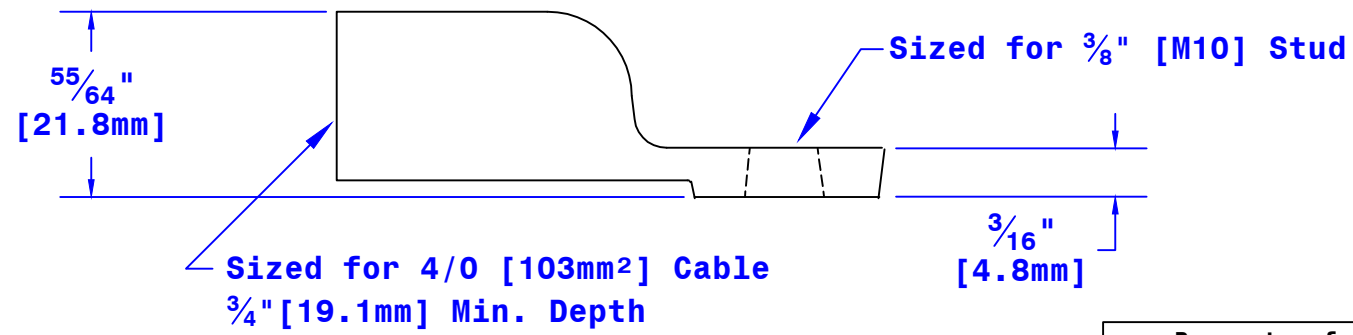

Quick Cable Reserves The Right to Alter Product Types, Their Technical Data, Dimensions, Style And Accessories Without Prior Notification.

Property of QUICKCABLE® 3700 Quick Drive Franksville, WI 53126 U.S.A. www.quickcable.com	TITLE
	Die Cast Lug 4/0 for 3/8" Stud [103mm ²] [M10]
	PART #
	4840F

Confidential and Proprietary Information

					Drawn By Paul	Date 04-15-03	Checked By Mike E	Scale None	Material & Treatment High Conductivity Copper Alloy Tin Plated	Drawing # 4840F-Info	REV C
					Tolerances, unless otherwise noted Dimensions are reference only					Sheet 1 Of 1	
C	01-24-12	2459	JMH	Redrawn; printing info updated							
Rev	Date	ECN#	By	Description							